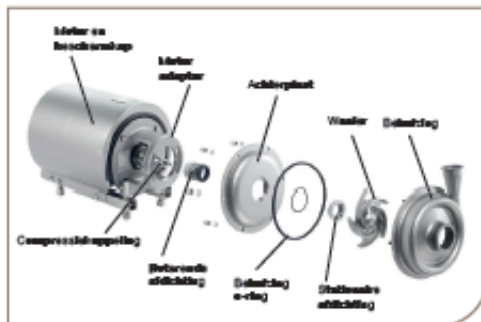

Tien top tips

om uw Alfa Laval LKH-pomp in topconditie te houden

1. 1 Voer regelmatig service en onderhoud uit om optimaal te blijven presteren.
2. 2 Voer regelmatig een visuele inspectie uit, zodat u onderhoudsbehoeften vroegtijdig ontdekt, wanneer ze nog eenvoudig op te lossen zijn.
3. 3 Plan preventief onderhoud na 12 maanden om ongeplande stilstand te voorkomen en de levensduur en waarde van de apparatuur te maximaliseren.
4. 4 Controleer of de Alfa Laval LKH-pomp werkt volgens de aanbevolen ontwerpparameters.
5. 5 Volg de technische instructies tijdens de installatie, het gebruik en onderhoud en besteed speciale aandacht aan de in de documentatie aangegeven waarschuwingen!
6. 6 Controleer of het water juist is aangesloten zodat de afdichting niet droogloopt.

1. 7 Altijd goed spoelen met schoon water na gebruik van een reinigingsmiddel.
2. 8 Indien de ontwerpparameters veranderen, bijvoorbeeld capaciteit/druk/nieuwe vloeistof, controleer dan in de Computer Aided Software (CAS) of informeer bij Alfa Laval of de pomp nog steeds geschikt is voor de toepassing.
3. 9 Houd altijd een Alfa Laval servicekit op voorraad om ongeplande stilstand te voorkomen.
4. 10 Bekijk de service- en onderhoudvideo's van Alfa Laval om te leren hoe u eenvoudig onderhoud kunt uitvoeren op uw Alfa Laval LKH-pompen.

Alfa Laval 360°
Service Portfolio
Extending Performance

ESSE102727NL_01 14/04

Gillain & Co
Authorized Distributor

Gillain & Co NV
Boonsesteenweg 85, BE-2630 Aartselaar
Tel. +32 3 870 60 80, Fax +32 3 870 60 89
advice@gillain.com | www.gillain.com

[720p torrent download](#)

[The cable guy](#)

alfa laval software heat exchanger