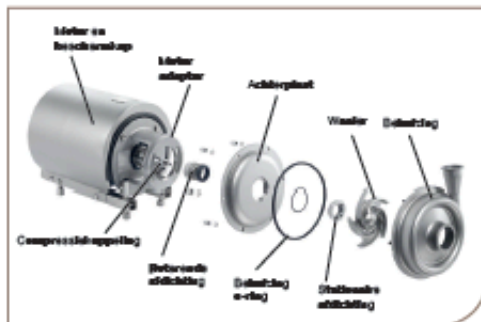

Tien top tips

om uw Alfa Laval LKH-pomp in topconditie te houden

1. 1 Voer regelmatig service en onderhoud uit om optimaal te blijven presteren.
2. 2 Voer regelmatig een visuele inspectie uit, zodat u onderhoudsbehoeften vroegtijdig ontdekt, wanneer ze nog eenvoudig op te lossen zijn.
3. 3 Plan preventief onderhoud na 12 maanden om ongeplande stilstand te voorkomen en de levensduur en waarde van de apparatuur te maximaliseren.
4. 4 Controleer of de Alfa Laval LKH-pomp werkt volgens de aanbevolen ontwerpparameters.
5. 5 Volg de technische instructies tijdens de installatie, het gebruik en onderhoud en besteed speciale aandacht aan de in de documentatie aangegeven waarschuwingen!
6. 6 Controleer of het water juist is aangesloten zodat de aafdichting niet droogloopt.

1. 7 Altijd goed spoelen met schoon water na gebruik van een reinigingsmiddel.
2. 8 Indien de ontwerpparameters veranderen, bijvoorbeeld capaciteit/druk/nieuwe vloeistof, controleer dan in de Computer Aided Software (CAS) of informeer bij Alfa Laval of de pomp nog steeds geschikt is voor de toepassing.
3. 9 Houd altijd een Alfa Laval servicekit op voorraad om ongeplande stilstand te voorkomen.
4. 10 Bekijk de service- en onderhoudvideo's van Alfa Laval om te leren hoe u eenvoudig onderhoud kunt uitvoeren op uw Alfa Laval LKH-pompen.

Alfa Laval 360°
Service Portfolio
Extending Performance

ESSE1027NL_01 14/04

Gillain & Co
Authorized Distributor

Gillain & Co NV
Boonsesteenweg 85, BE-2630 Aartselaar
Tel. +32 3 870 60 80, Fax +32 3 870 60 89
advice@gillain.com | www.gillain.com

[Alfa Laval Cas Software Download](#)